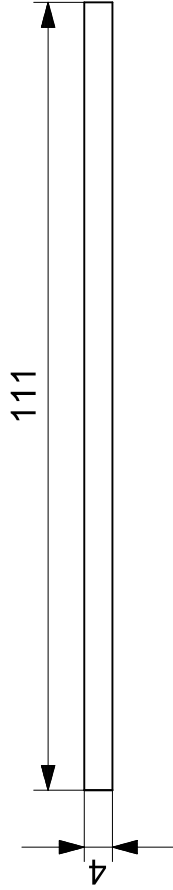

TOP VIEW

FRONT VIEW

ISOMETRIC VIEW

SIDE VIEW

PART NAME	QUARTZ PLATE_05 (Combustor side view)
QUANTITY	04 NO'S.
ALL DIMENSIONS ARE IN MM	