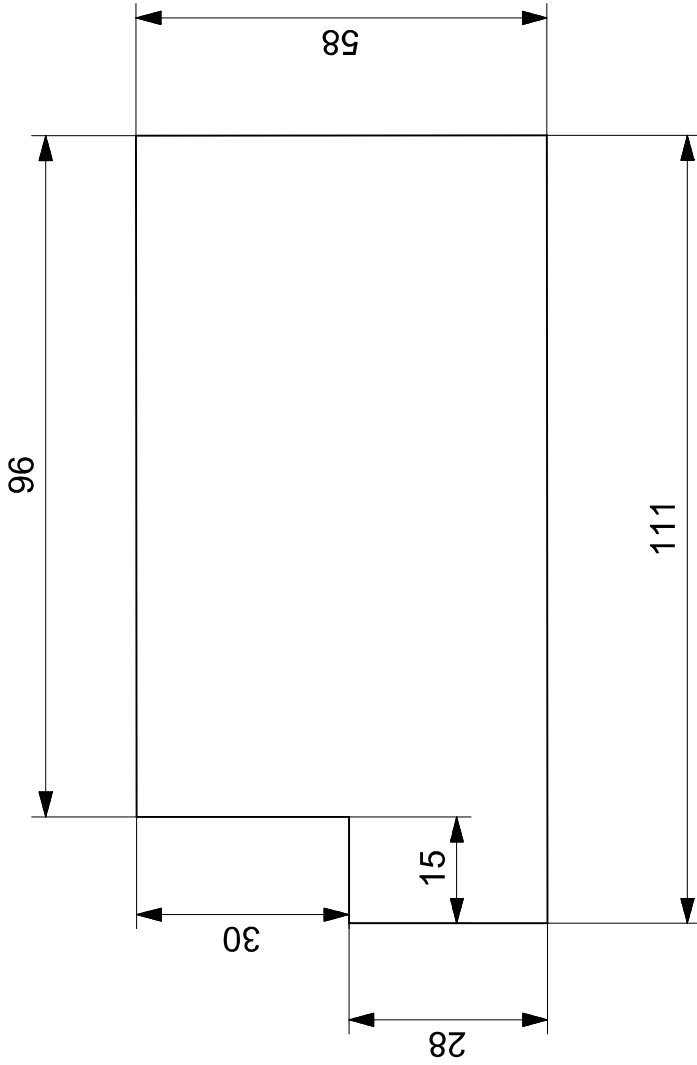

TOP VIEW

FRONT VIEW

ISOMETRIC VIEW

SIDE VIEW

PART NAME	QUARTZ PLATE_05 (Combustor side view)
QUANTITY	04 NO'S.
ALL DIMENSIONS ARE IN MM	