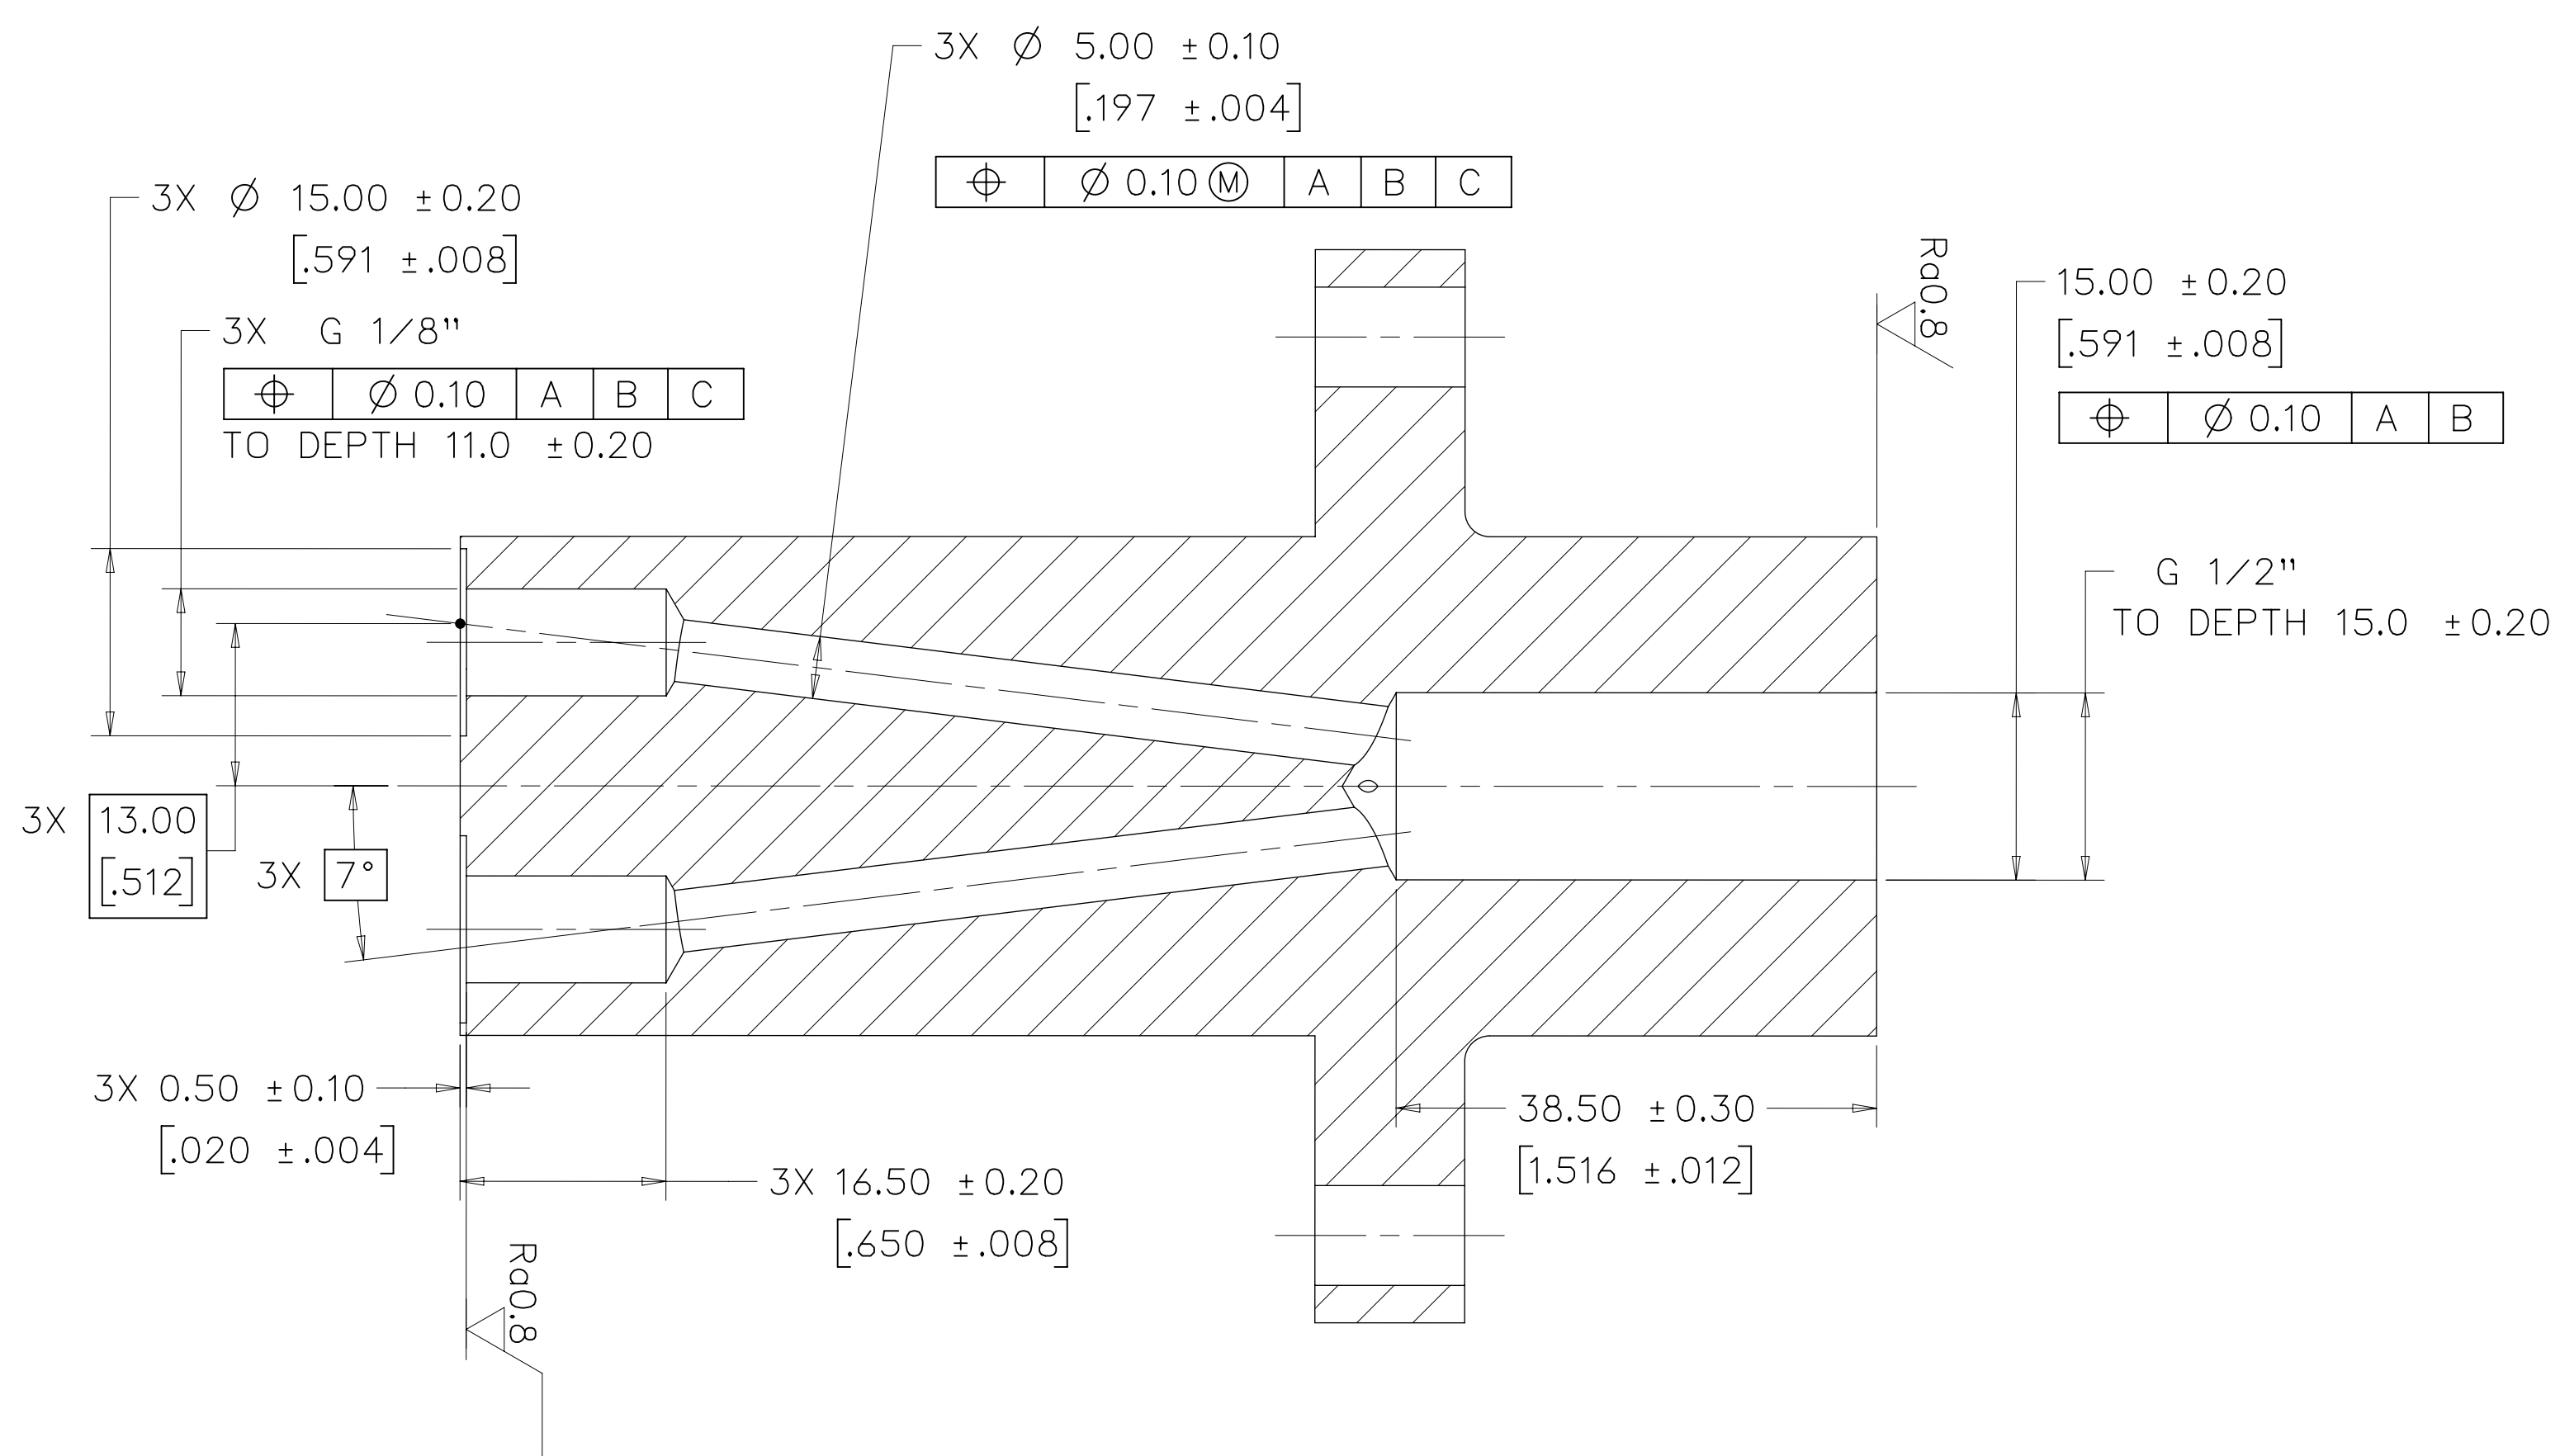

(ORIENTATION VIEW)

SECTION B-B

PART NAME: FUEL FEED FLANGE
MATERIAL : SS 316