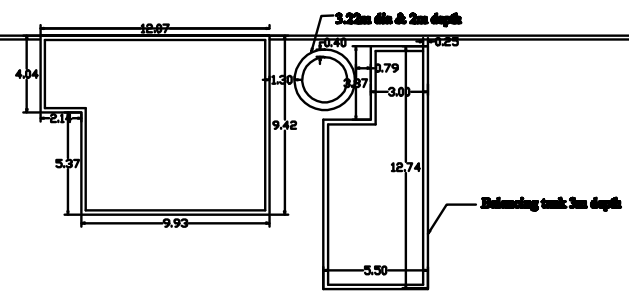

# SWIMMING POOL

- Lamp post size 1.17x0.48
- Coconut tree 0.45m dia
- Tree 2.16m dia