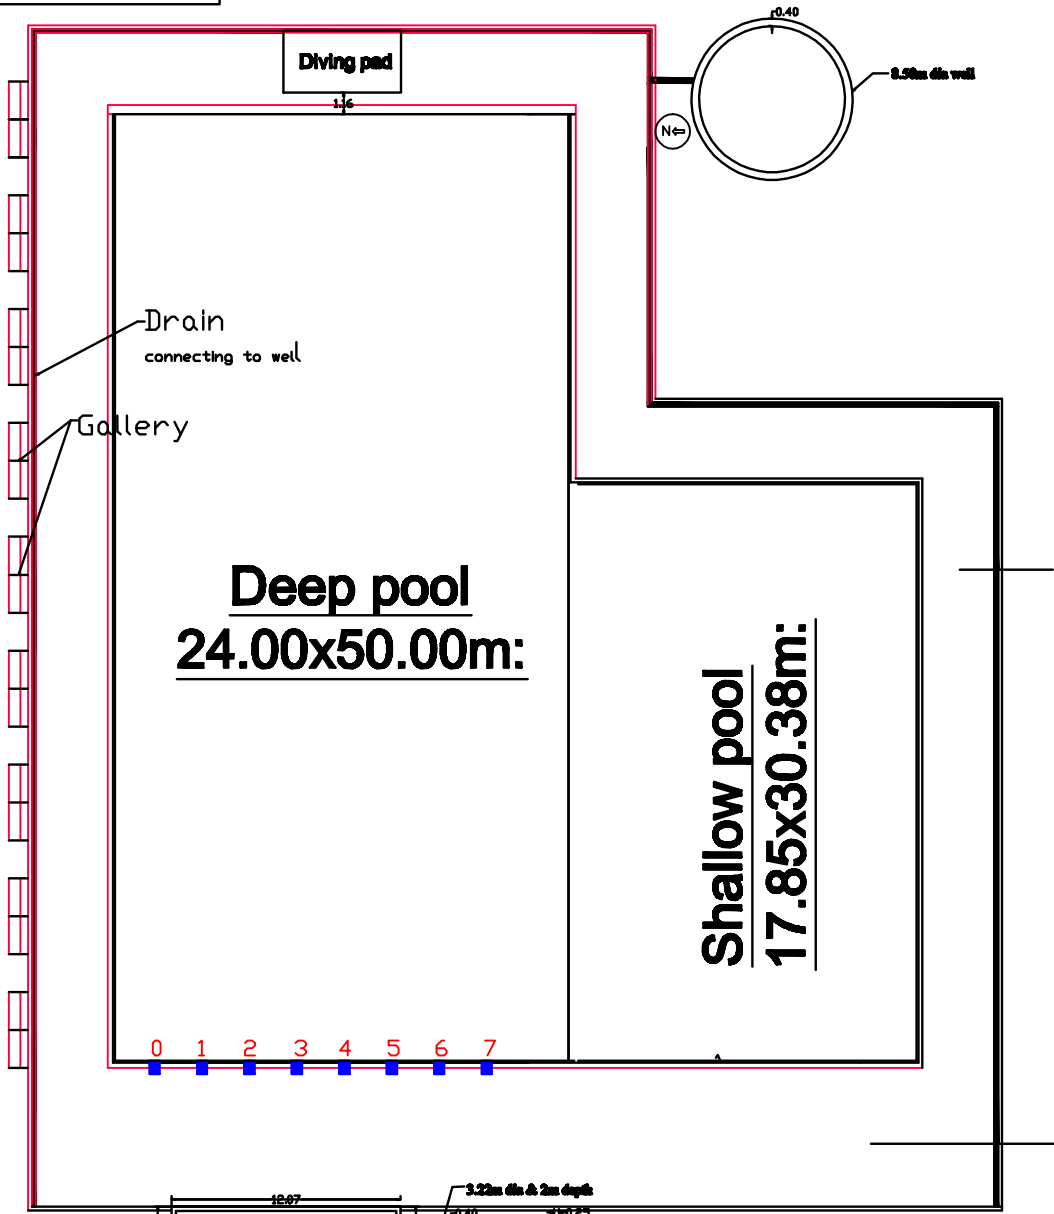

# SWIMMING POOL

- Lamp post size 1.17x0.48
- Coconut tree 0.45m dia
- Tree 2.16m dia