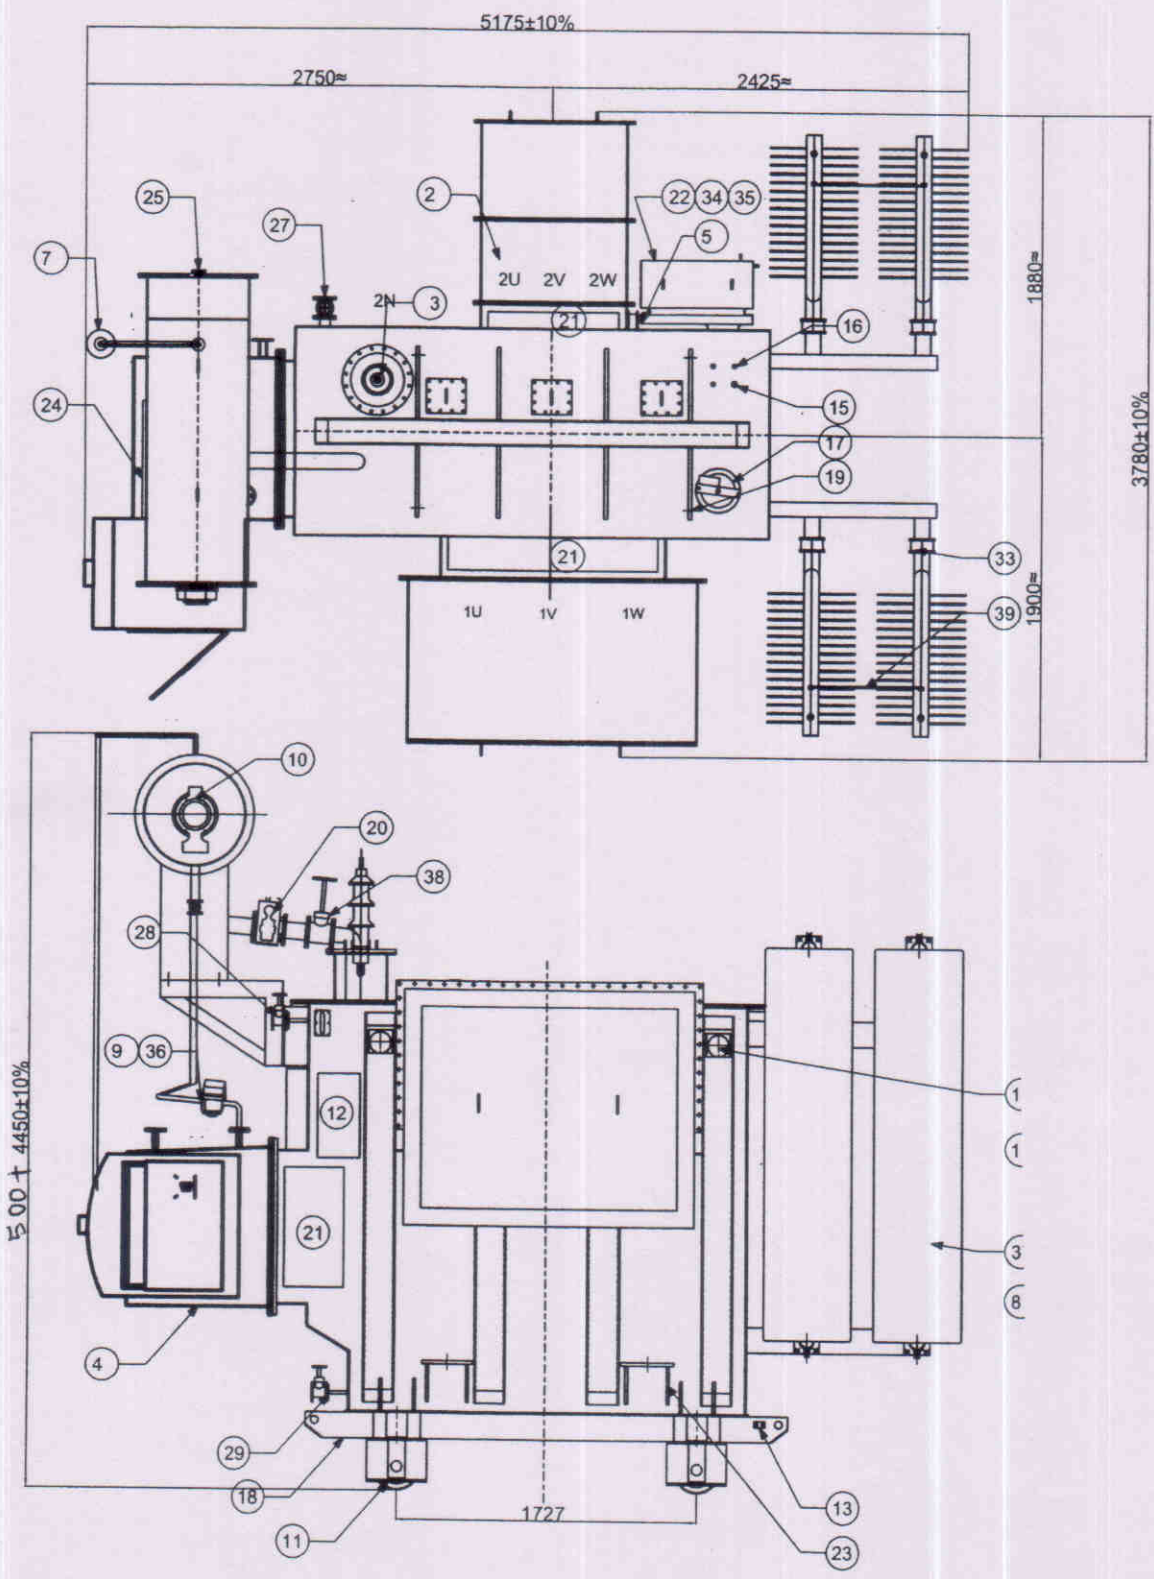

DRG.NO: 3GM7562

IF IN DOUBT, ASK

All information contained in this document is confidential & should not be used without prior consent of CROMPTON GREAVES LTD.

W.O.NO: MT7562 10 MVA 33000/11000 VOLTS
 VECTOR GROUP: Dyn11
 P.O. NO : PO/11-12/ITM/CGL/329 DATED: 21.03.2012
 CUSTOMER: ROTMAX ENGG. ENTERPRISES
 ULTIMATE USER: M/s. INDIAN INSTITUTE OF TECHNOLOGY

Exec Indian

24/7/12